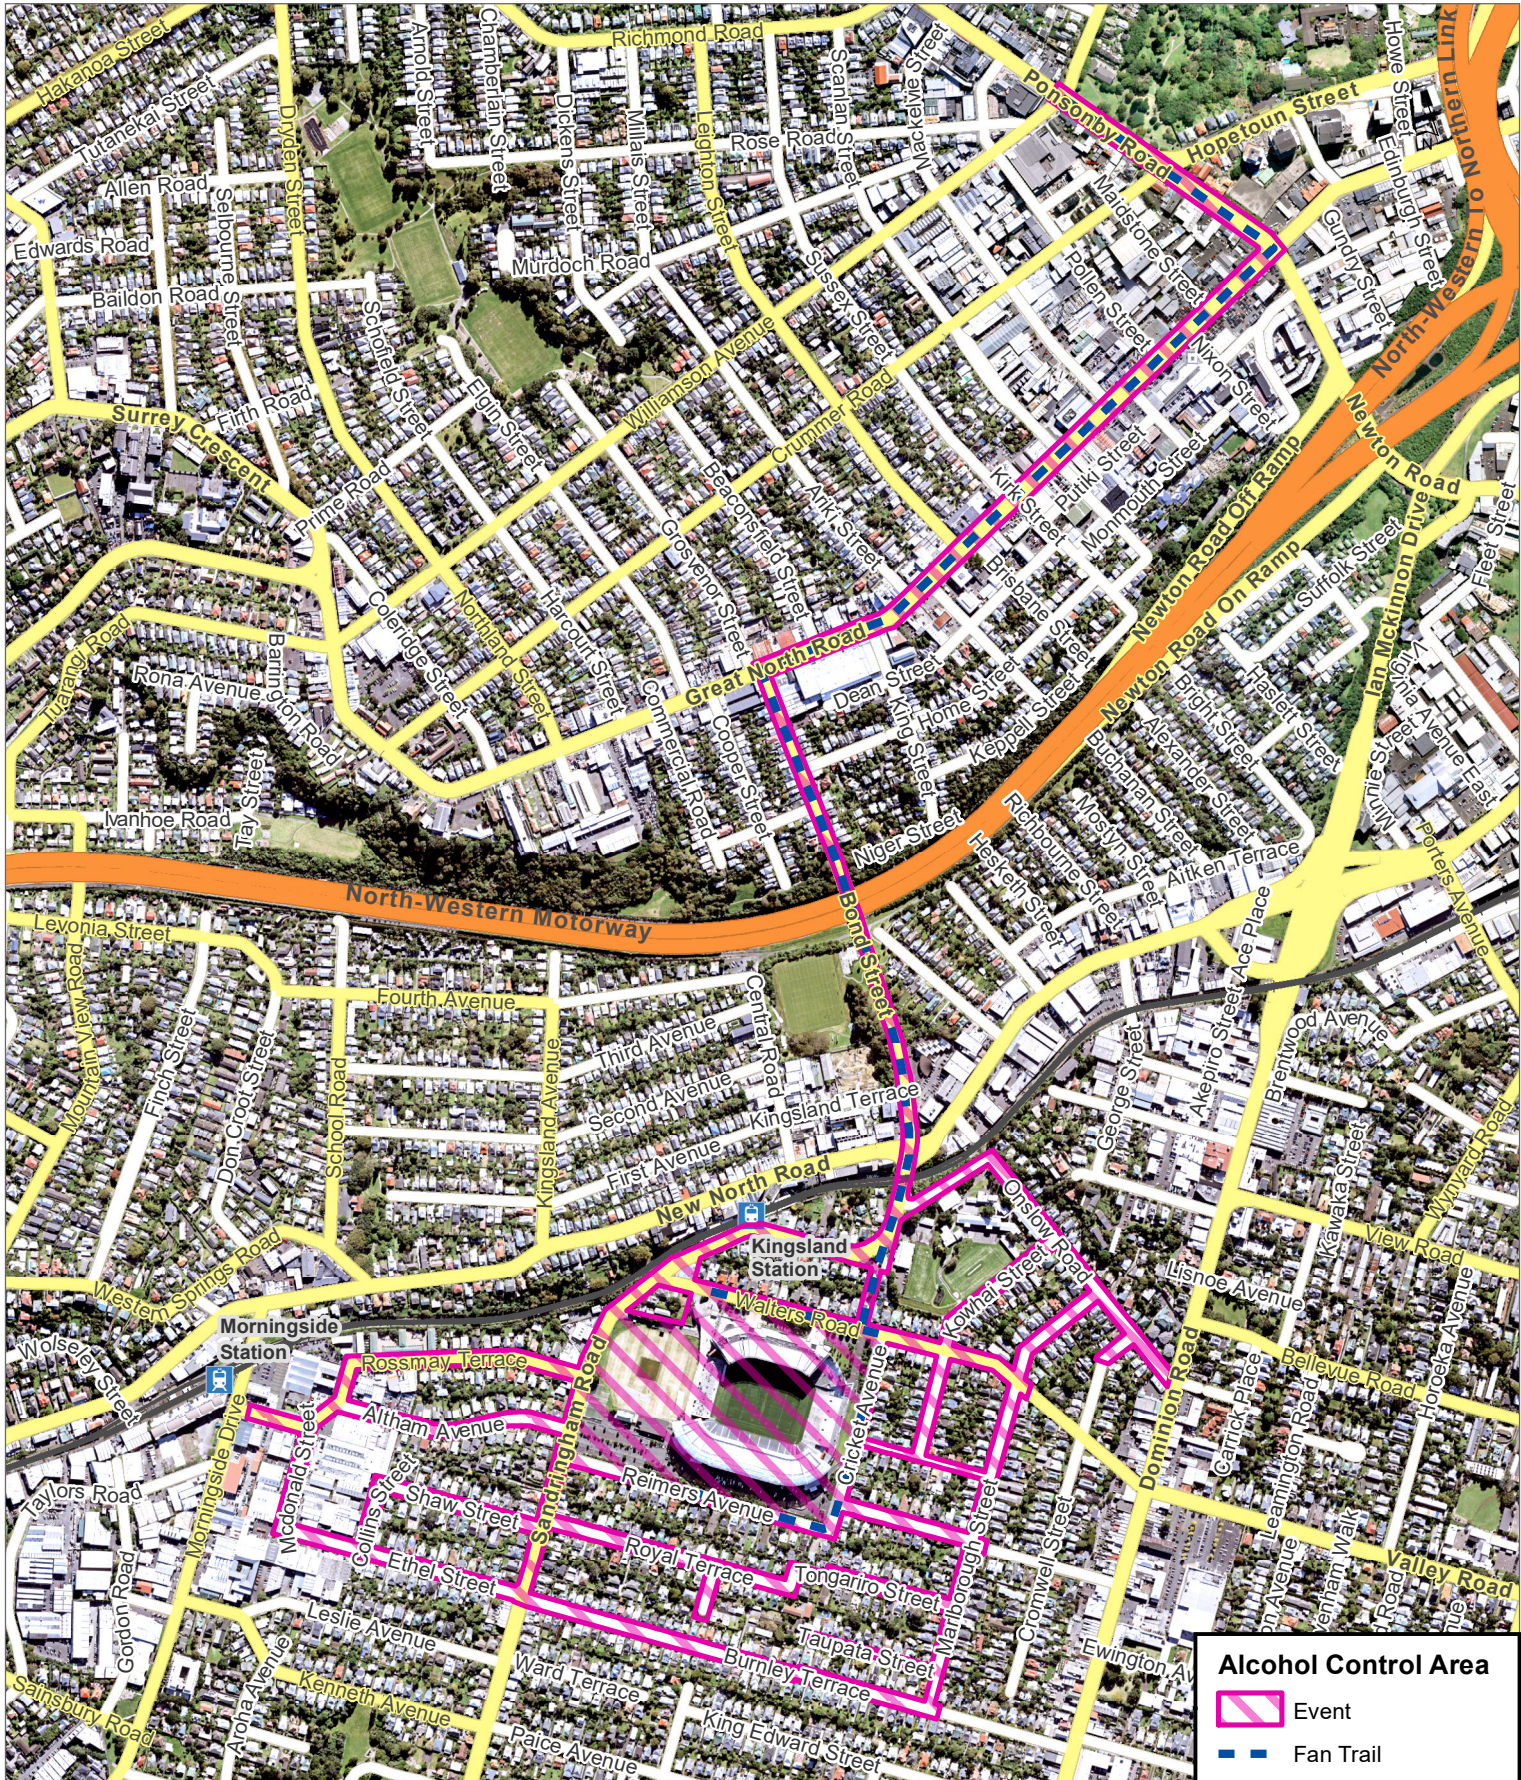

Fan Trail 1: Ponsonby Road to Eden Park

Applies if activated as part of a major event at Eden Park.

Alcohol ban does not apply to areas covered by a Sale and Supply of Alcohol Act 2012 licence