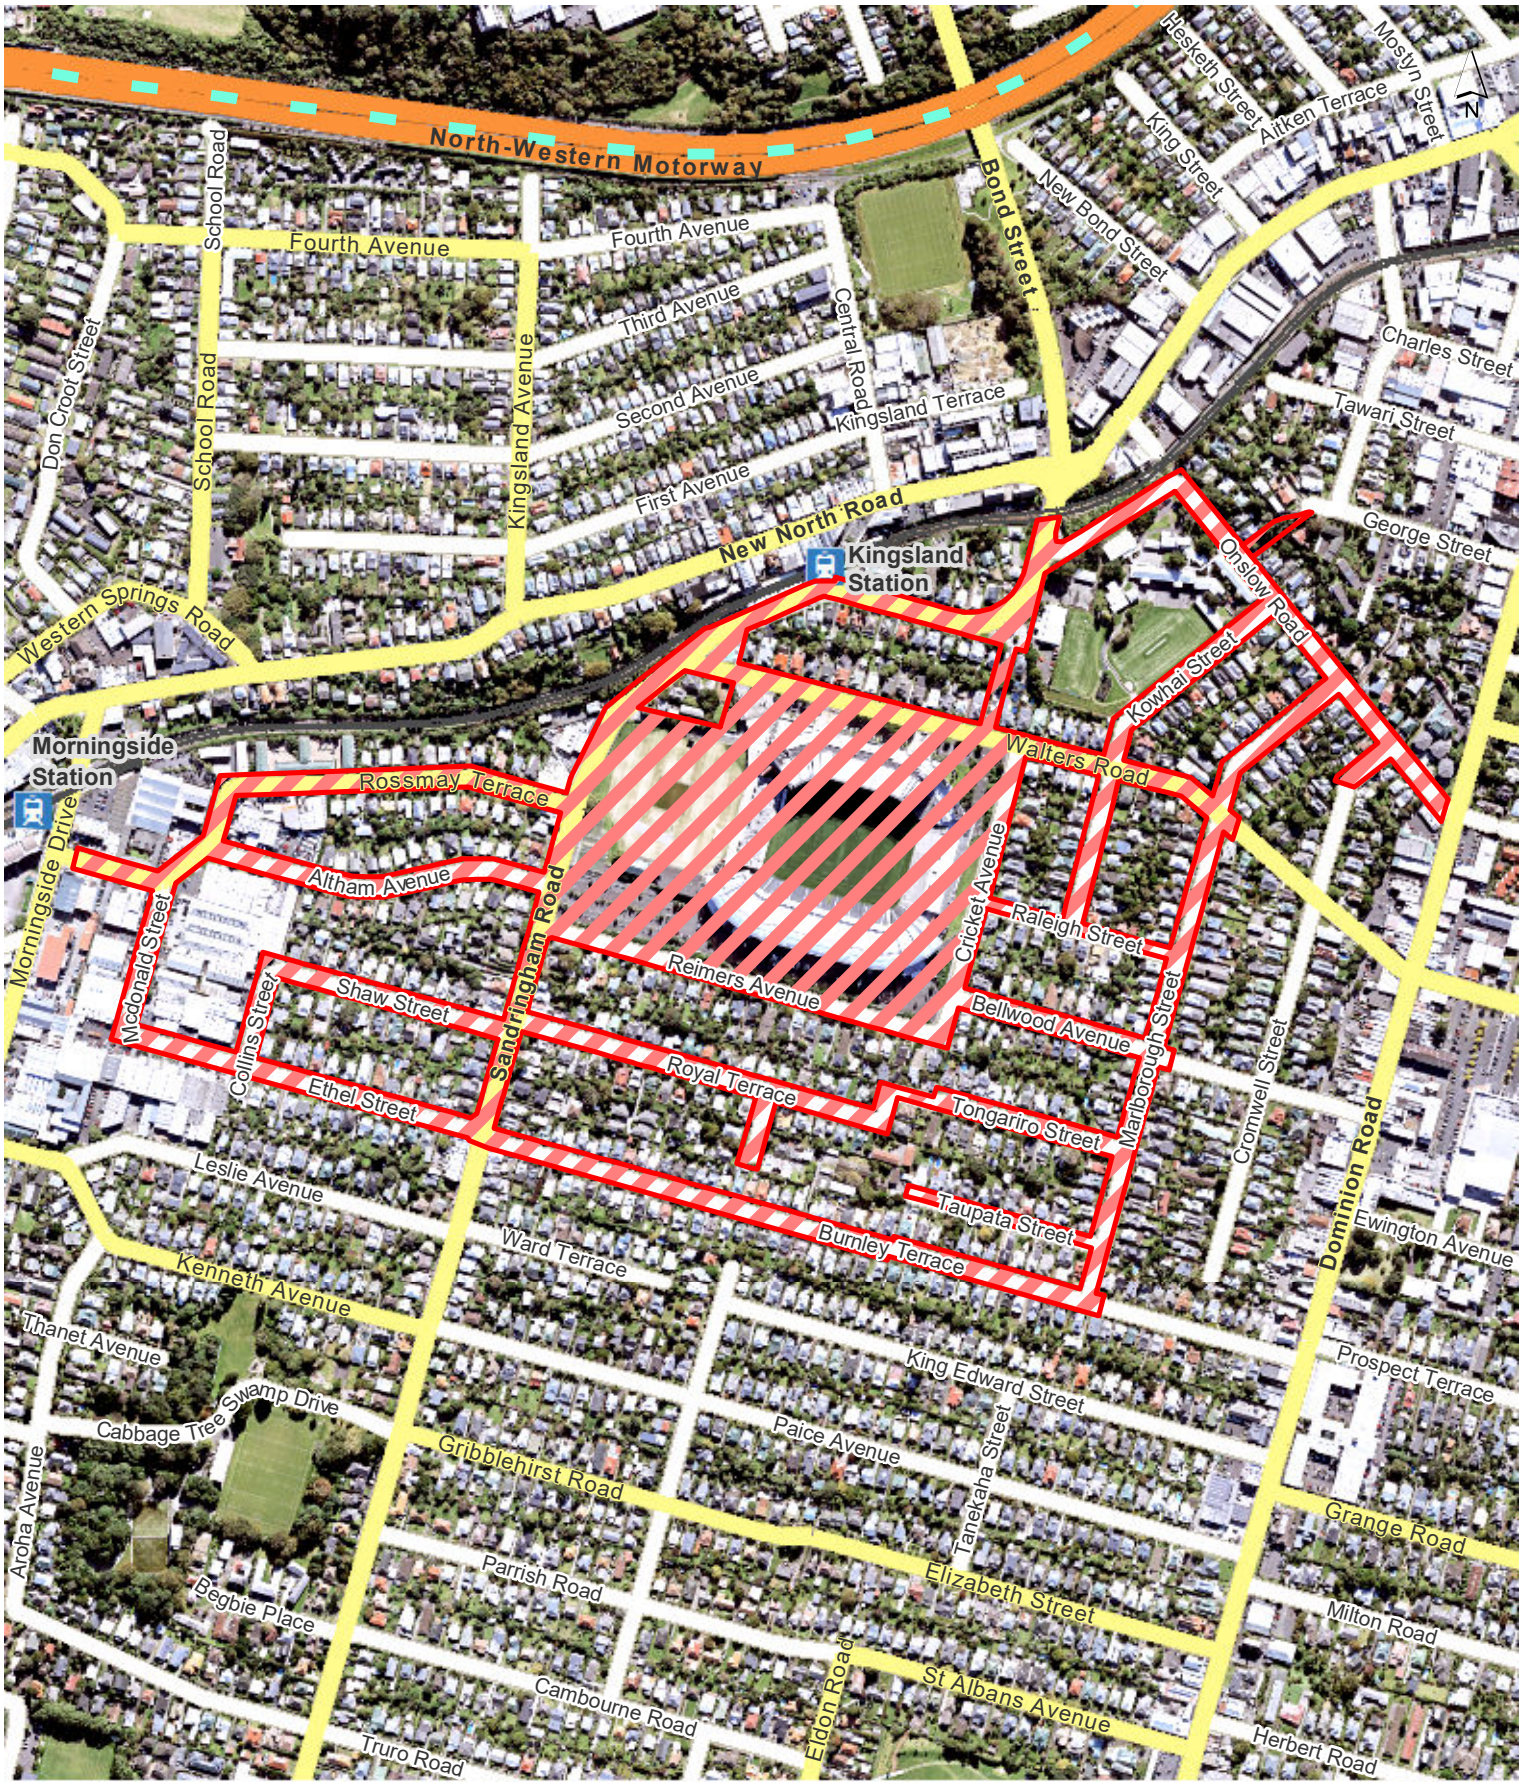

Edén Park - Major events

Regional
Hours of Operation: 12 hours before and after an event

Alcohol ban does not apply to areas covered by a Sale and Supply of Alcohol Act 2012 licence.

Auckland Council

Te Kaunihera o Tamaki Makaurau