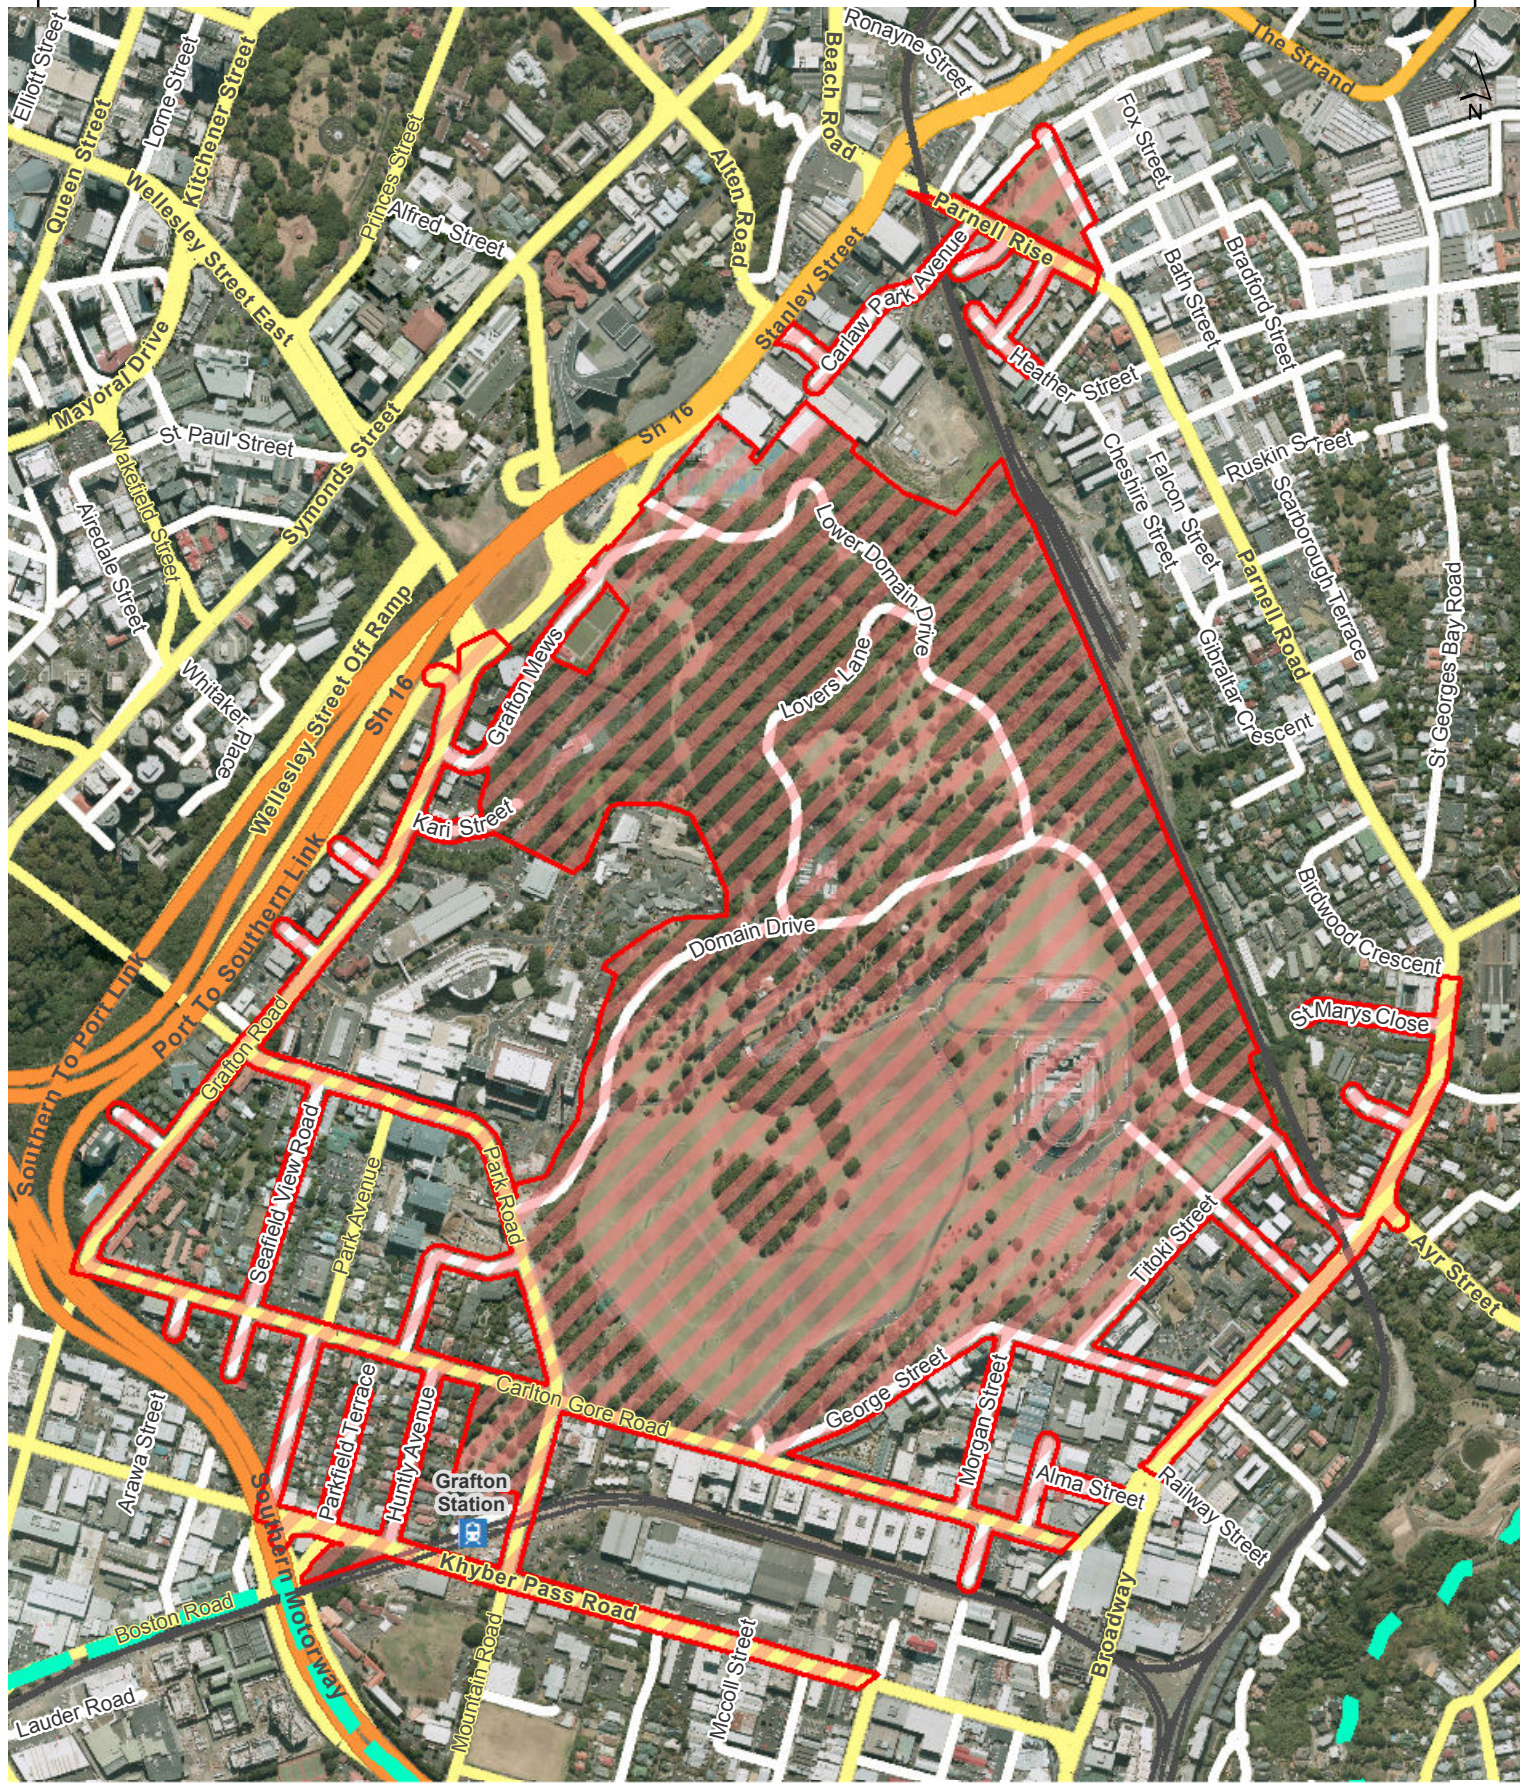

Pukekawa / Auckland Domain - Christmas in the Park
Regional
Hours of Operation: From 4pm on the Friday before the event to 8am on the following Monday after the event
Alcohol ban does not apply to areas covered by a Sale and Supply of Alcohol Act 2012 licence.