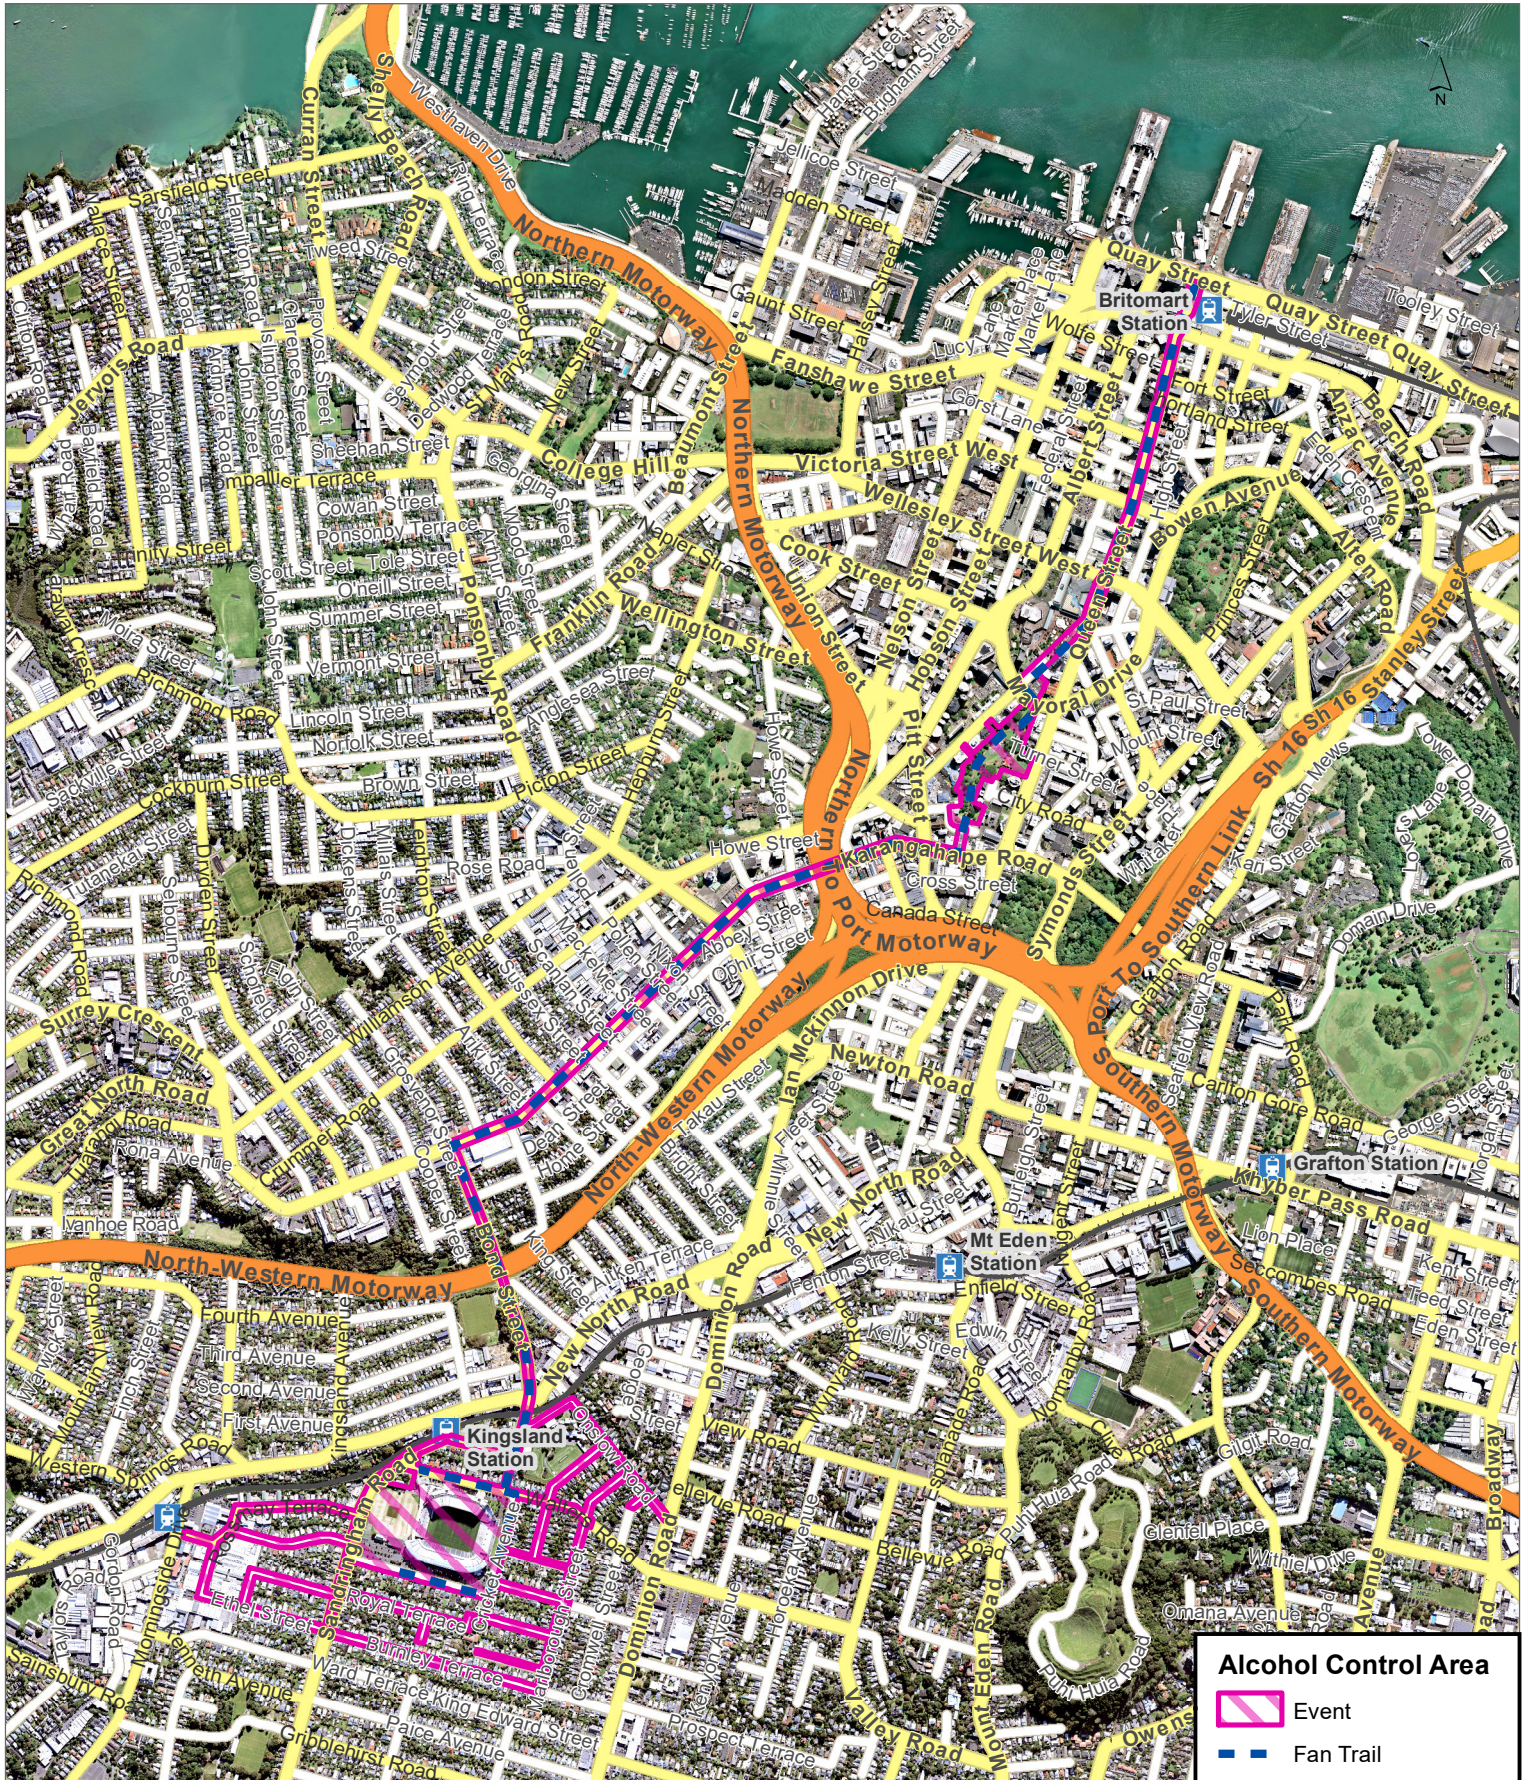

Alcohol Control Area

- Event
- Fan Trail

0 180 360 540 m

Scale @ A4 = 1:21,000

Date Printed: 30/07/2020

Fan Trail 2: Queen Street to Eden Park

Applies if activated as part of a major event at Eden Park.

Alcohol ban does not apply to areas covered by a Sale and Supply of Alcohol Act 2012 licence