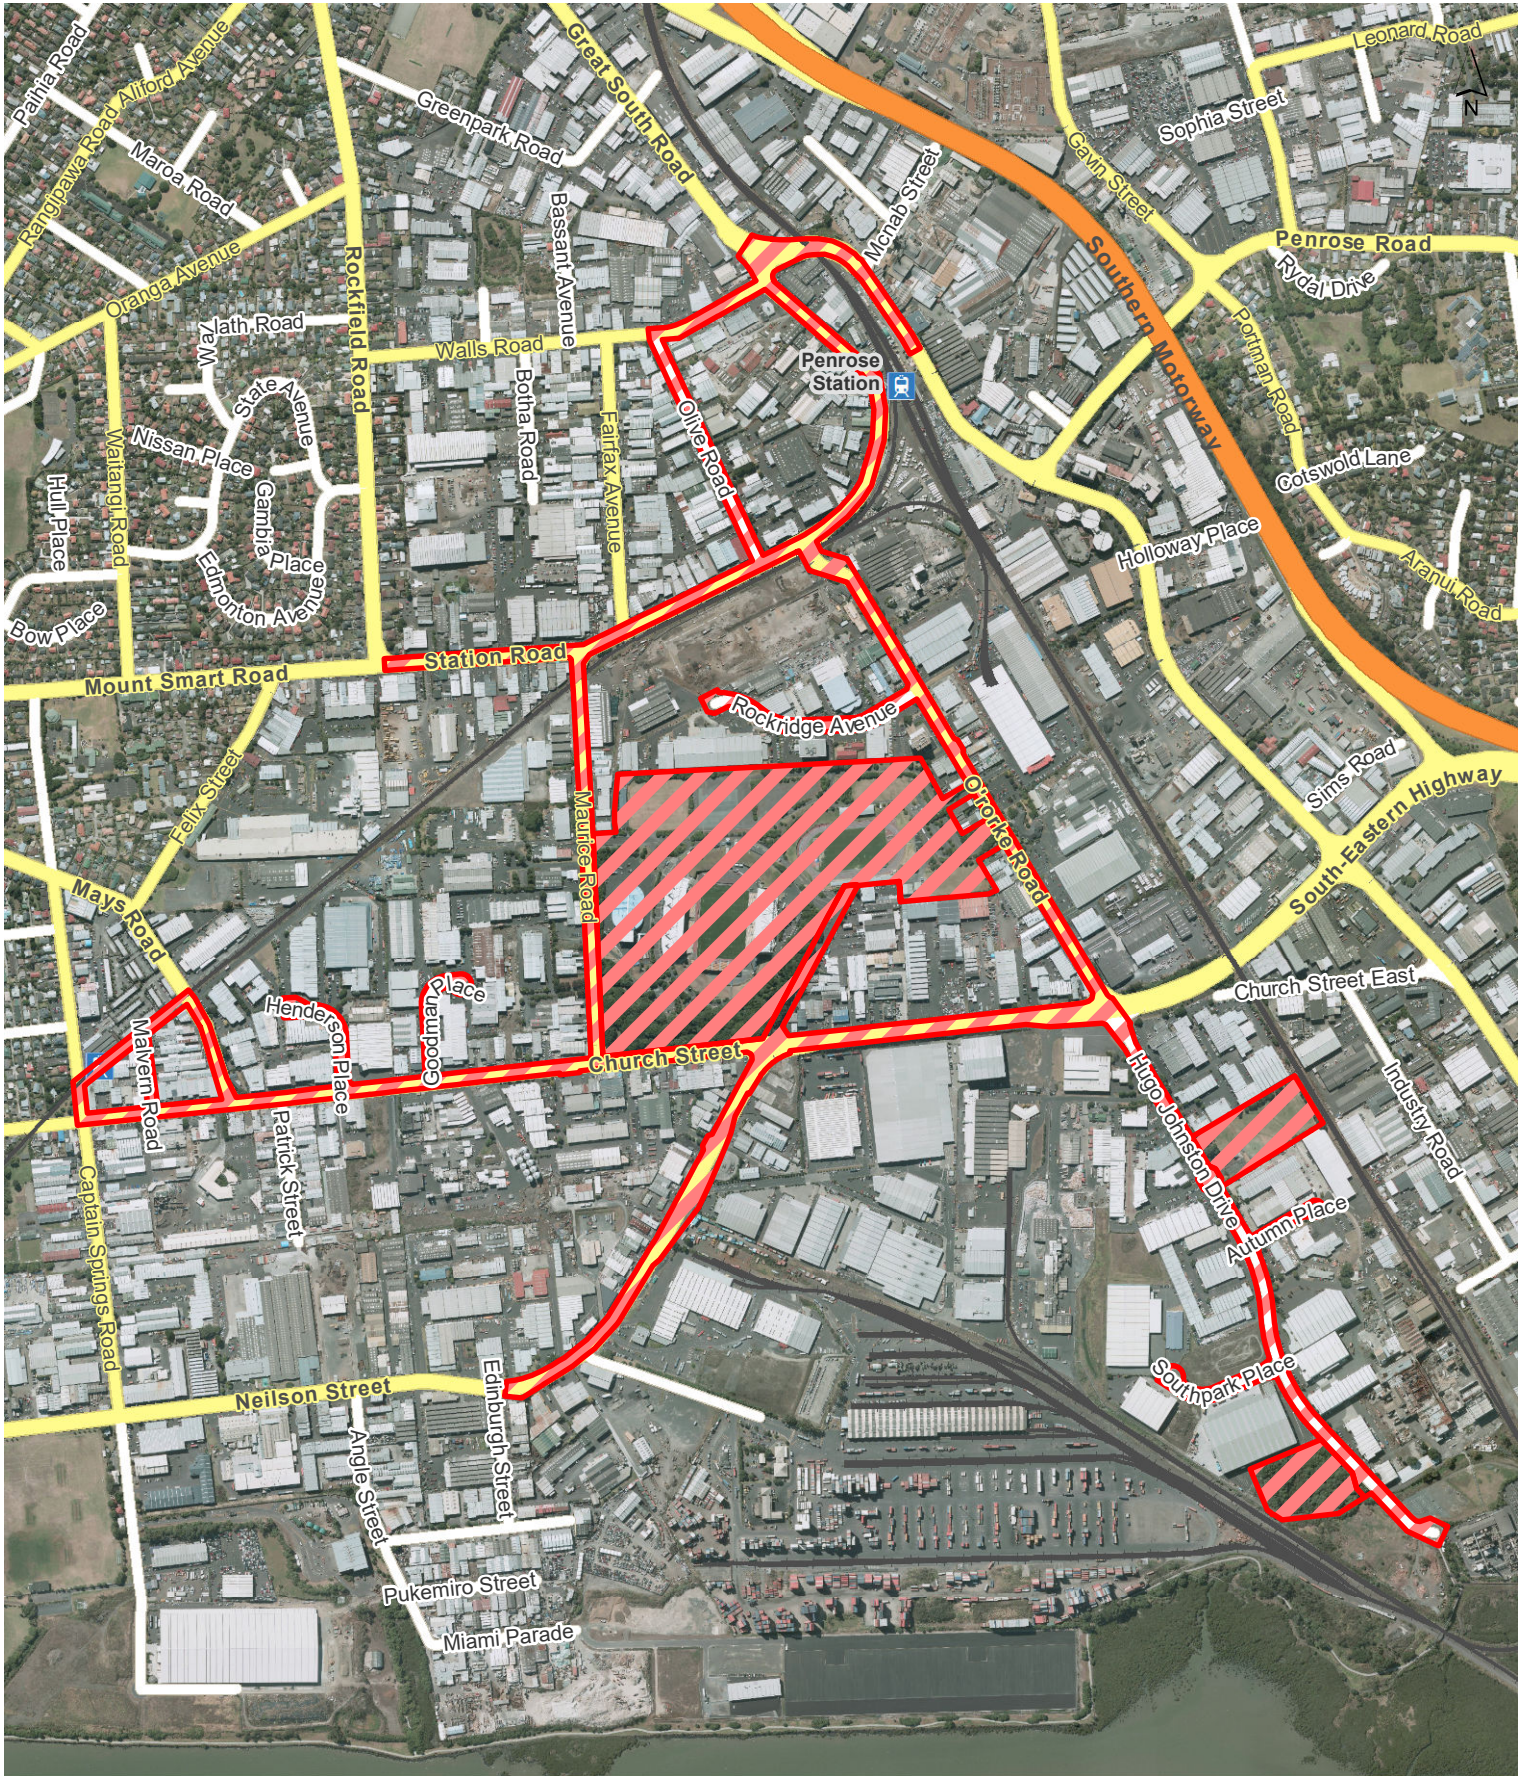

- Event
- Fan Trail

0 180 360 540 m

Scale @ A4 = 1:21,000

Date Printed: 30/07/2020

Fan Trail 2: Queen Street to Eden Park

Applies if activated as part of a major event at Eden Park.

Alcohol ban does not apply to areas covered by a Sale and Supply of Alcohol Act 2012 licence